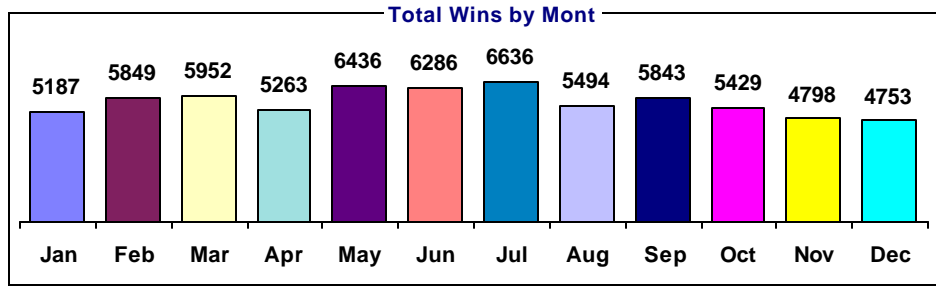

All Sires

Total Wins: 67926
Total Dirt Wins: 55061
Total Turf Wins: 12865
Dirt / Turf: 4.3
Mud %: 13.5
Non-Firm Turf %: 22.8
Maturity Factor: 41

Type	Freq	% Total	Distance							Purse							Days				
			<6	=6	6.5-7.5	8-8.5	9-10	>10	<=10	11-20	21-30	31-40	41-50	>50	<=6	7-22	23-36	37-60	>60	FTS	
1	33139	48.8	12.4	32.5	15.3	37.1	2.4	0.2	21.2	36.0	19.9	6.3	7.5	9.0	0.69	45.87	28.88	14.72	9.84	0.02	
2	9863	14.5	18.7	34.9	16.5	28.7	1.2		25.4	42.0	17.9	6.1	6.1	2.4	0.51	45.94	26.63	12.45	14.47	7.87	
3	2539	3.7	18.8	6.1	8.0	60.8	5.8	0.5	9.5	32.1	25.6	10.0	15.8	7.1	0.41	37.08	28.13	18.02	16.36	4.92	
4	8578	12.6	19.2	4.3	7.8	58.6	7.7	2.4	7.4	20.6	23.9	11.5	14.2	22.4	0.66	35.37	33.02	17.84	13.10	0.01	
5	8642	12.7	32.2	33.3	11.7	22.4	0.4		13.4	34.1	22.9	11.7	13.3	4.7	0.32	44.54	31.63	14.41	9.09	24.53	
6	1185	1.7	17.9	3.9	9.8	64.6	3.7	0.1	0.4	22.9	26.8	13.8	23.6	12.6	0.41	31.51	35.43	19.98	12.67	18.06	
7	563	0.8	14.0	1.4	9.2	70.7	4.6		0.7	14.2	20.4	8.2	19.7	36.8	0.89	28.57	33.21	23.39	13.93	0.53	
8	3417	5.0	12.7	38.5	14.4	32.6	1.8		5.9	23.7	23.4	8.4	13.1	25.5	0.59	35.27	34.36	19.71	10.08	0.09	
Dirt	55061	81.1	16.7	33.4	14.9	33.0	1.8	0.1	19.8	36.0	20.2	7.3	8.5	8.2	0.60	45.02	29.19	14.61	10.57	0.01	
Turf	12865	18.9	18.8	4.5	8.1	60.1	6.8	1.7	6.8	22.8	24.4	11.3	15.6	19.1	0.61	35.10	32.27	18.29	13.74	0.02	